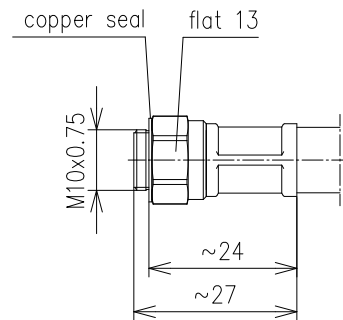

CABLE CLAMP

<b>Part number</b>	<b>BN 98 29 11</b>			
Version	crimped			
Material and surface				
Contact parts	copper alloy	silver-plated		
Other metal parts	copper alloy	bright nickel-plated		
Sealing	copper	silver-plated		
Cable compatibility	RG 214/U, RG 393/U			
Installation instructions	M30586			
Weight	approx. 0.014 kg			
Included in delivery	installation instructions			
Connector head compatibility				
Part number	BN 45 09 40	BN 45 09 60	BN 45 09 63	BN 45 09 95
Type	N plug	4,1-9,5 plug	4,1-9,5 socket	7-16 plug