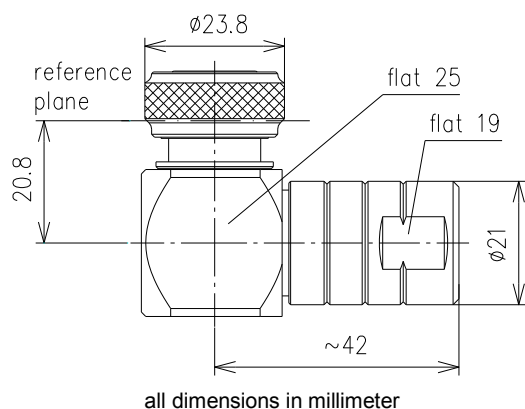

Right Angle Cable Plug for SF 3/8"-50, Type 4.3-10 || 431108

Interface type	4.3-10 plug hand screw (50 Ω) per IEC 61169-54
Version	CAF®
VSWR, max.	1.02 @ DC to 1 GHz 1.04 @ 1 to 2.2 GHz 1.06 @ 2.2 to 2.7 GHz 1.10 @ 2.7 to 3.8 GHz
Frequency range	DC to 3.8 GHz
Inner conductor material / surface finish	copper alloy / silver plated
Outer conductor material / surface finish	copper alloy / CuSnZn plated copper alloy / silver plated
Other metal parts / surface finish	copper alloy / bright nickel plated
Insulation	PTFE
Sealing	silicone rubber
IP protection level	IP68 per EN 60529 (barrier and mating face sealed)
Cable compatibility	RFS SCF 38-50
Installation instructions	M30783
Weight, approx.	178 g
Included in delivery	installation instructions