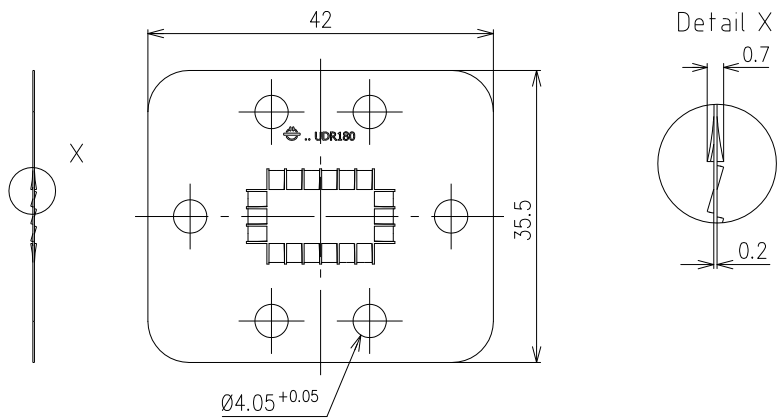

CONTACT SHIM

Part number	BN 00 38 83	
Configuration		
Waveguide	R180 (WR51)	
Flange	similar UDR	
Material and surface	CuBe	untreated
Standards	IEC 60154-2	
Weight	approx. 0.002 kg	