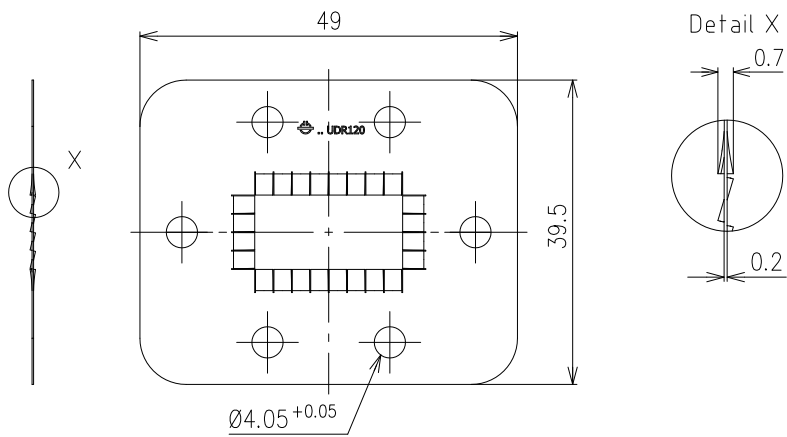

CONTACT SHIM

Part number	BN 05 23 39	
Configuration		
Waveguide	R120 (WR75)	
Flange	similar UDR	
Material and surface	CuBe	untreated
Standards	IEC 60154-2	
Weight	approx. 0.003 kg	