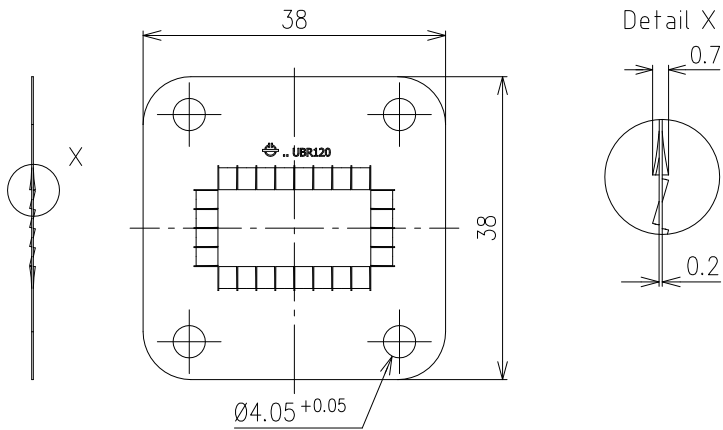

CONTACT SHIM

Part number	BN 05 45 83	
Configuration		
Waveguide	R120 (WR75)	
Flange	similar UBR	
Material and surface	CuBe	untreated
Standards	IEC 60154-2	
Weight	approx. 0.002 kg	