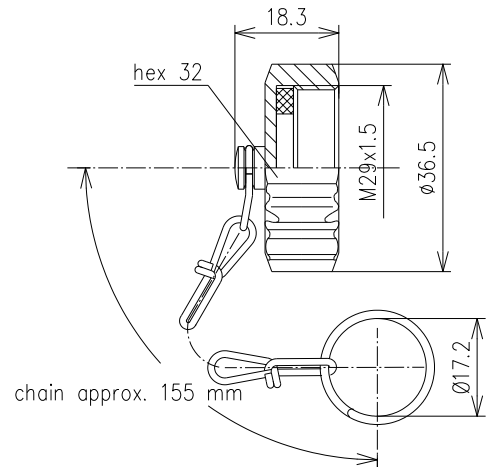

PROTECTION CAP FOR SOCKET 7-16

Part number	BN 23 89 50	
Type	7-16	
Material and surface		
Cap	copper alloy	bright nickel-plated
Other metal parts	stainless steel	
Sealing	EPDM	
Degree of protection	IP68 (mated)	
Weight	approx. 0.04 kg	